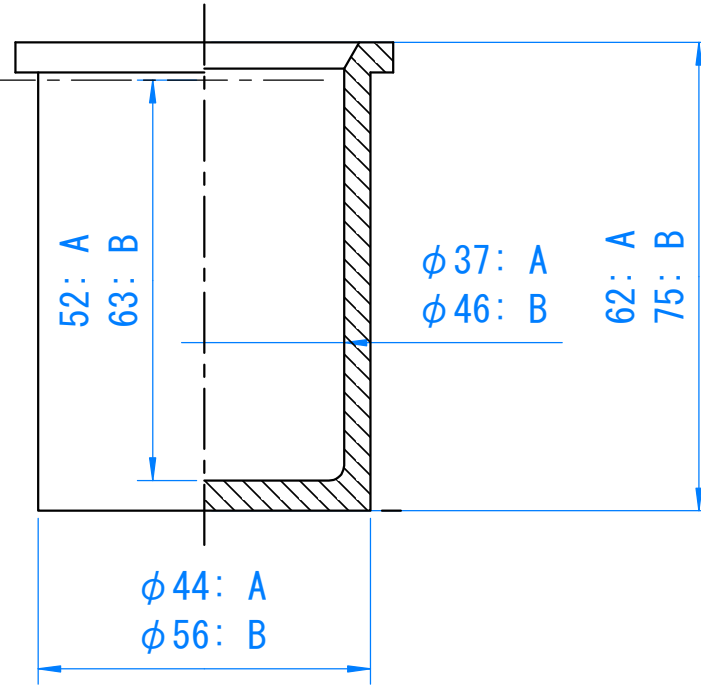

Model HUT-50 Flat bottom: A  
 Model HUT-100 Flat bottom: B

[mm]

 三愛科学株式会社

TITLE

Model HUT-50 / HUT-100 Flat Bottom  
 PTFE Inner Bottle

SIZE

A4

CAGE CODE

DWG NO

REV

08. 2023

SCALE

SHEET